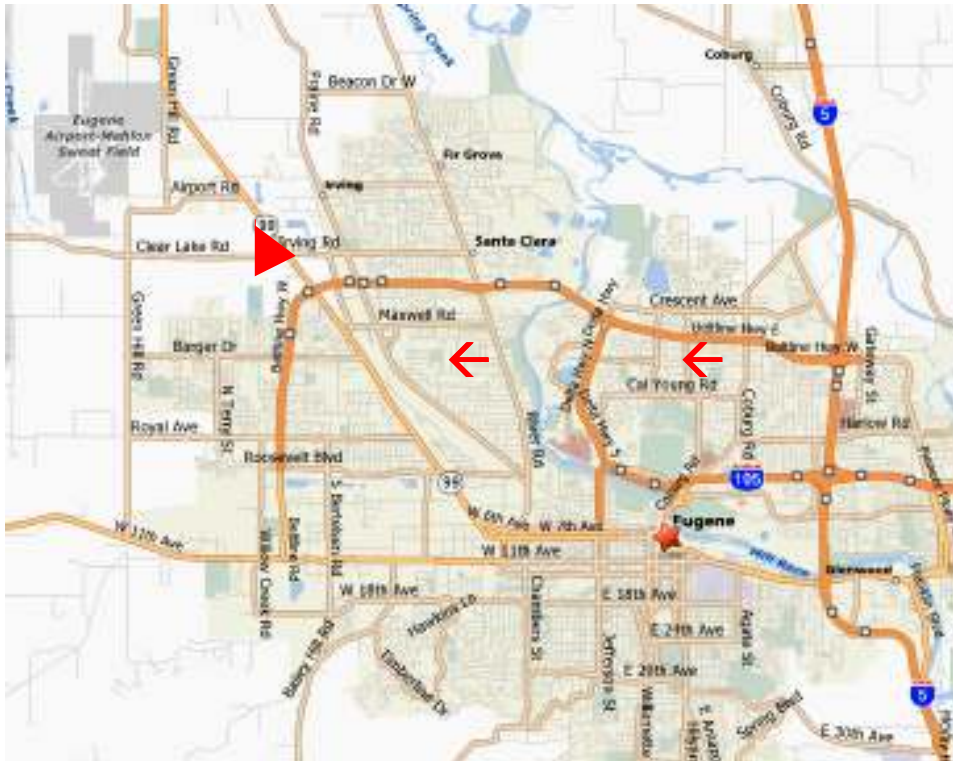

Eugene R/C Aeronauts

PYLON RACING

Saturday, July 17, 2010

Marty

Wayne

Field will be closed for sport flying from 9 AM to 3 PM
Race practice at 9 AM --Racing starts at 10 AM

Requirements:

- AMA Card • Club – 40 Aircraft • Ability to fly it and turn left (going fast is optional)
- \$5 Entry fee • Bring your own fuel and food.

Contact Marty Wittman

Phone 541-968-2094

Email: wittmanm@msn.com

Club web site: EugeneRC.com

Eugene R/C Aeronauts Flying Field Map

From I5
 Take
 Exit # **195**
 (Belt Line)
 West to
 Exit # **6**
 (Hwy 99)
 Turn North
 Onto Hwy 99

From Hwy 99
 turn **west** on
 Meadowview
 then **right**
 on Alvadore Rd,
 at the curve
 leave road
 to driveway.
 Halfway to
 house
 turn **left**

GPS Lat 44°10'44.90"N Lon 123°15'53.87"W

Club web site: EugeneRC.com