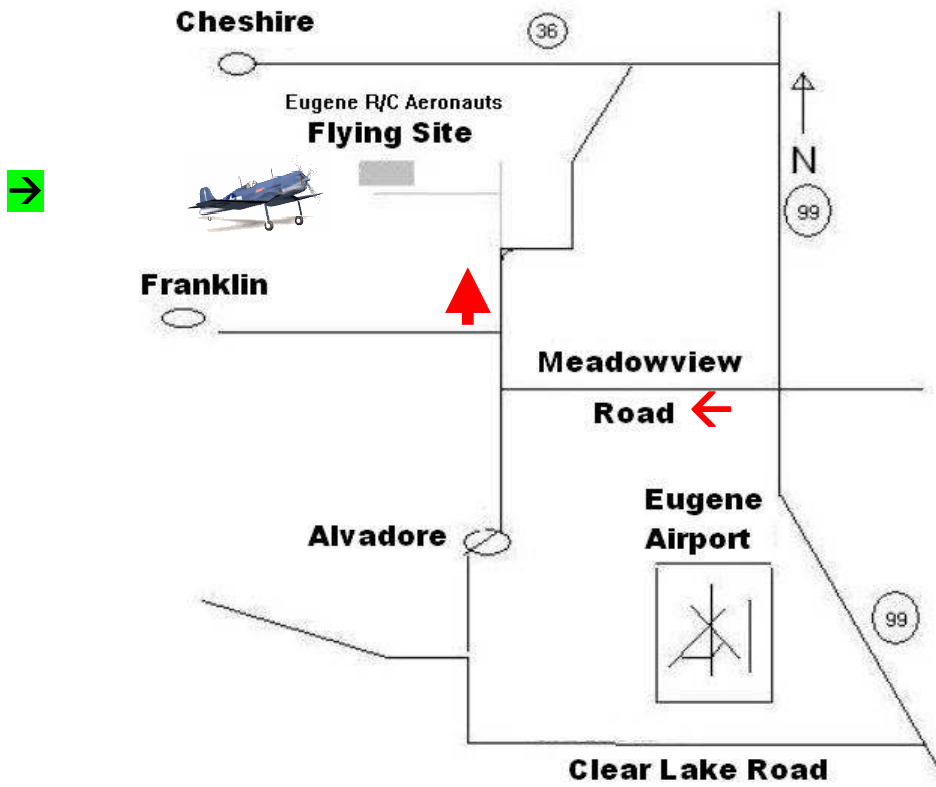

Contact Marty Wittman

Phone 541-968-2094

Email: wittmanm@msn.com

Club web site: EugeneRC.com

Eugene R/C Aeronauts Flying Field Map

From I5
 Take
 Exit # **195**
 (Belt Line)
 West to
 Exit # **6**
 (Hwy 99)
 Turn North
 Onto Hwy 99

From Hwy 99
 turn **west** on
 Meadowview
 then **right**
 on Alvadore Rd,
 at the curve
 leave road
 to driveway.
 Halfway to
 house
 turn **left**

GPS Lat 44°10'44.90"N Lon 123°15'53.87"W

Club web site: EugeneRC.com