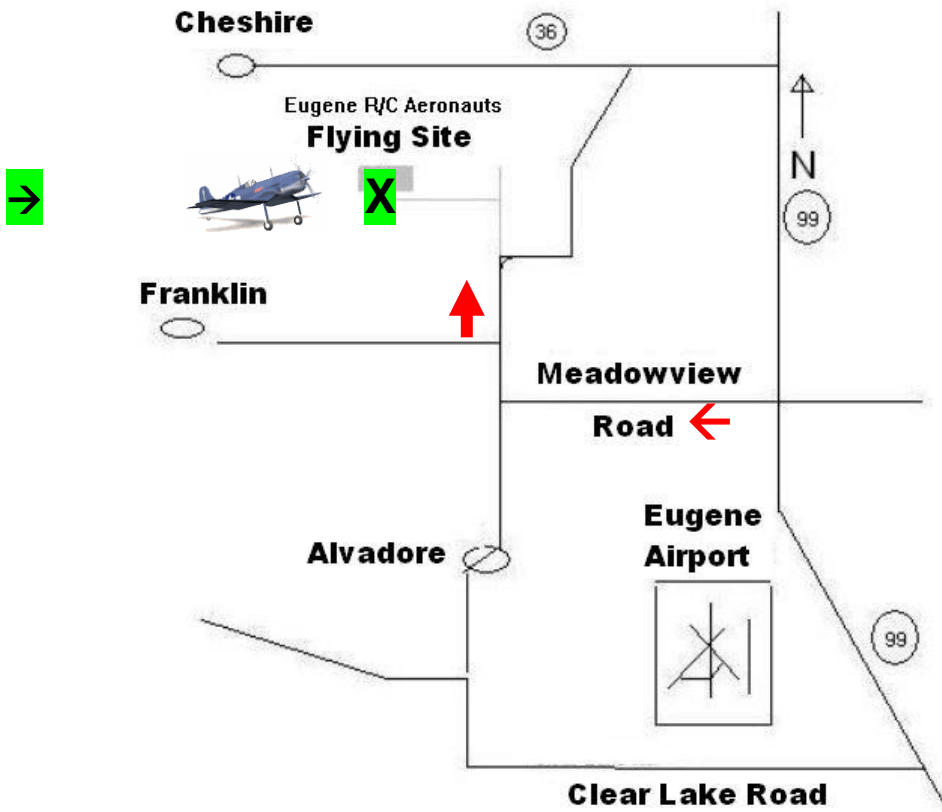

Bring a plane and fly – OR – Bring a chair and watch!

Informal Swap Meet - Bring stuff you want to sell.

Contact: Brad Werneth - 541-285-5935 or Mike Winklepleck - 541-729-5894 for information.

Club Web Page: EugeneRC.org

Academy of Model Aeronautics membership required

Eugene RC Aeronauts Flying Field Map

From I5
 Take
 Exit # 195
 (Belt Line)
 West to
 Exit # 6
 (Hwy 99)
 Turn North
 Onto Hwy 99

From Hwy 99
 turn **west** on
 Meadowview
 then **right**
 on Alvadore Rd,
 at the curve
 leave road
 to driveway.
 Halfway to
 house
 turn **left**

GPS Lat 44°10'44.90"N Lon 123°15'53.87"W

Labor Day FUN FLY 2013