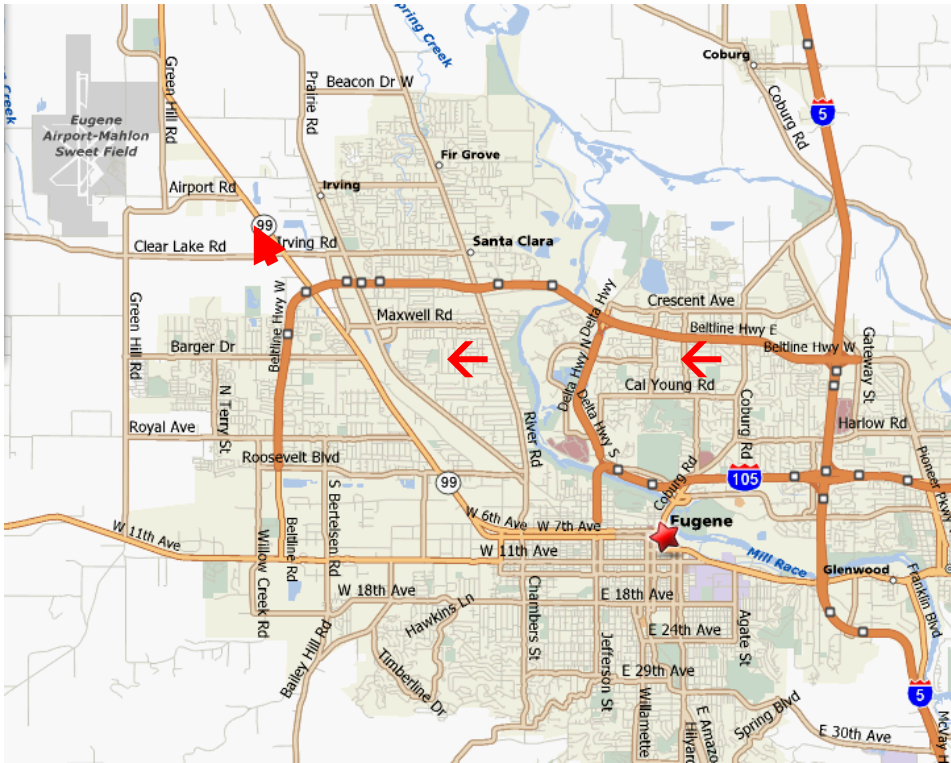

Bring a plane and fly – OR – Bring a chair and watch!

Informal Swap Meet - Bring stuff you want to sell.

Contact: Brad Werneth - 541-285-5935 or Mike Winklepleck - 541-729-5894 for information.

Club Web Page: EugeneRC.org

Academy of Model Aeronautics membership required

Eugene RC Aeronauts Flying Field Map

From I5
 Take
 Exit # 195
 (Belt Line)
 West to
 Exit # 6
 (Hwy 99)
 Turn North
 Onto Hwy 99

From Hwy 99
 turn **west** on
 Meadowview
 then **right**
 on Alvadore Rd,
 at the curve
 leave road
 to driveway.
 Halfway to
 house
 turn **left**

GPS Lat 44°10'44.90"N Lon 123°15'53.87"W

Labor Day FUN FLY 2013