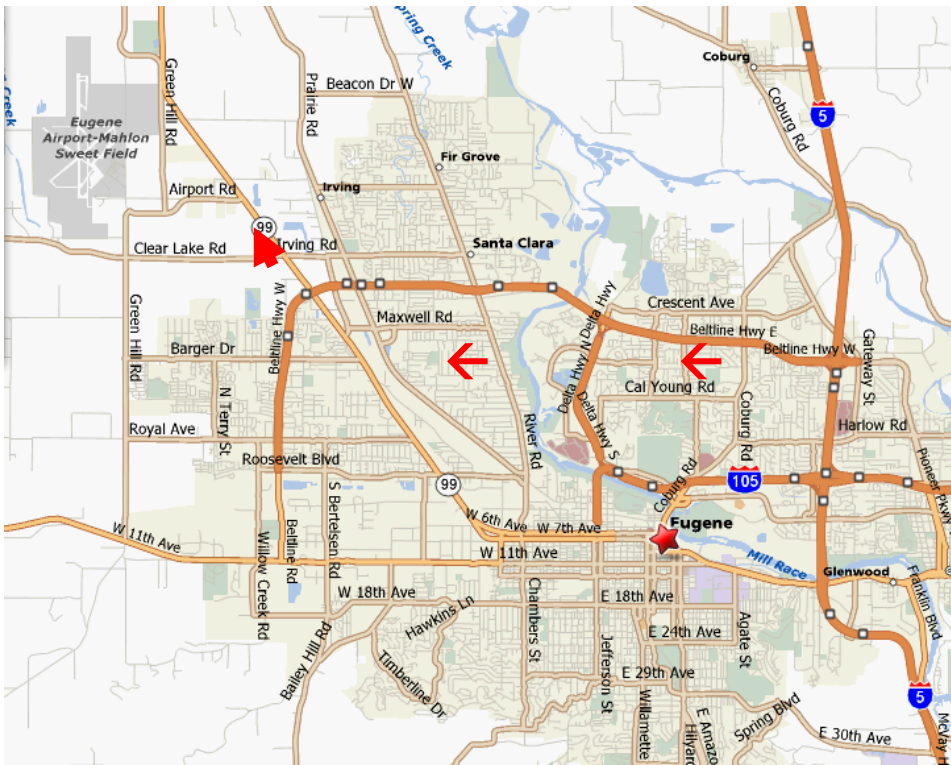

Bring a plane and fly – OR – Bring a chair and watch!

Informal Swap Meet - Bring stuff you want to sell.

Contact: Mike Farr 541-689-4564 541-579-0260 far-owt@comcast.net for information.

Club Web Page: EugeneRC.org

Academy of Model Aeronautics membership required

Eugene RC Aeronauts Flying Field Map

From I5
 Take
 Exit # **195**
 (Belt Line)
 West to
 Exit # **6**
 (Hwy 99)
 Turn North
 Onto Hwy 99

From Hwy 99
 turn **west** on
 Meadowview
 then **right**
 on Alvadore Rd,
 at the curve
 leave road
 to driveway.
 Halfway to
 house
 turn **left**

GPS Lat 44°10'44.90"N Lon 123°15'53.87"W

Labor Day FUN FLY 2012