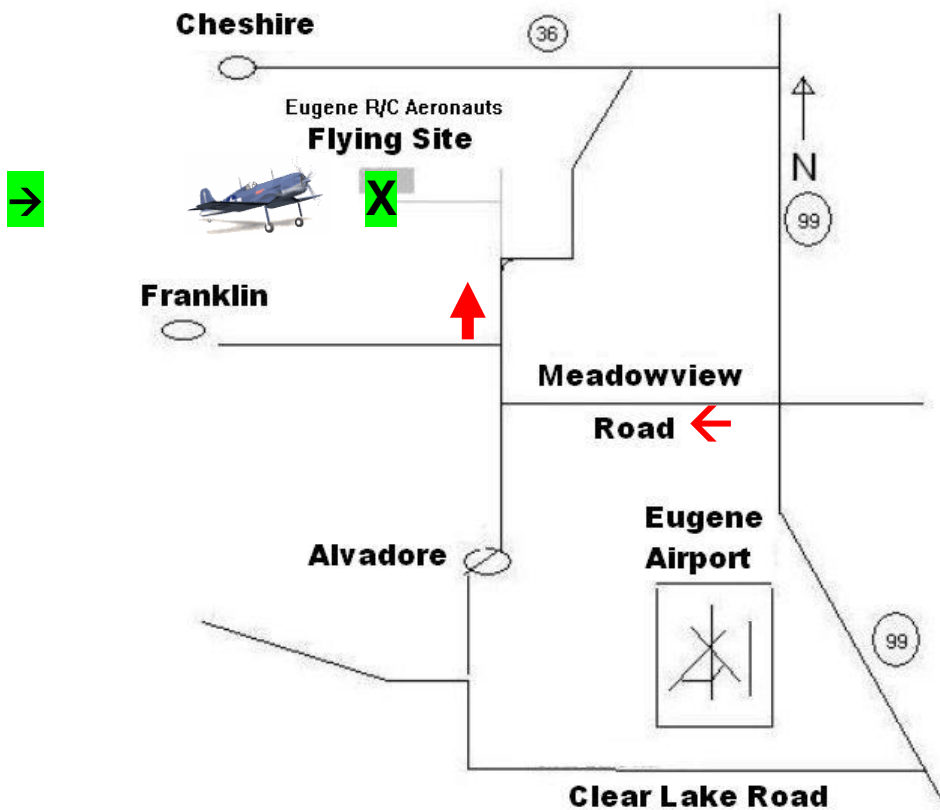

Bring a plane and fly – OR – Bring a chair and watch!

Informal Swap Meet - Bring stuff you want to sell.

Contact: Mike Farr 541-689-4564 541-579-0260 far-owt@comcast.net for information.

Club Web Page: EugeneRC.org

Academy of Model Aeronautics membership required

Eugene RC Aeronauts Flying Field Map

From I5
 Take
 Exit # **195**
 (Belt Line)
 West to
 Exit # **6**
 (Hwy 99)
 Turn North
 Onto Hwy 99

From Hwy 99
 turn **west** on
 Meadowview
 then **right**
 on Alvadore Rd,
 at the curve
 leave road
 to driveway.
 Halfway to
 house
 turn **left**

GPS Lat 44°10'44.90"N Lon 123°15'53.87"W

Labor Day FUN FLY 2012