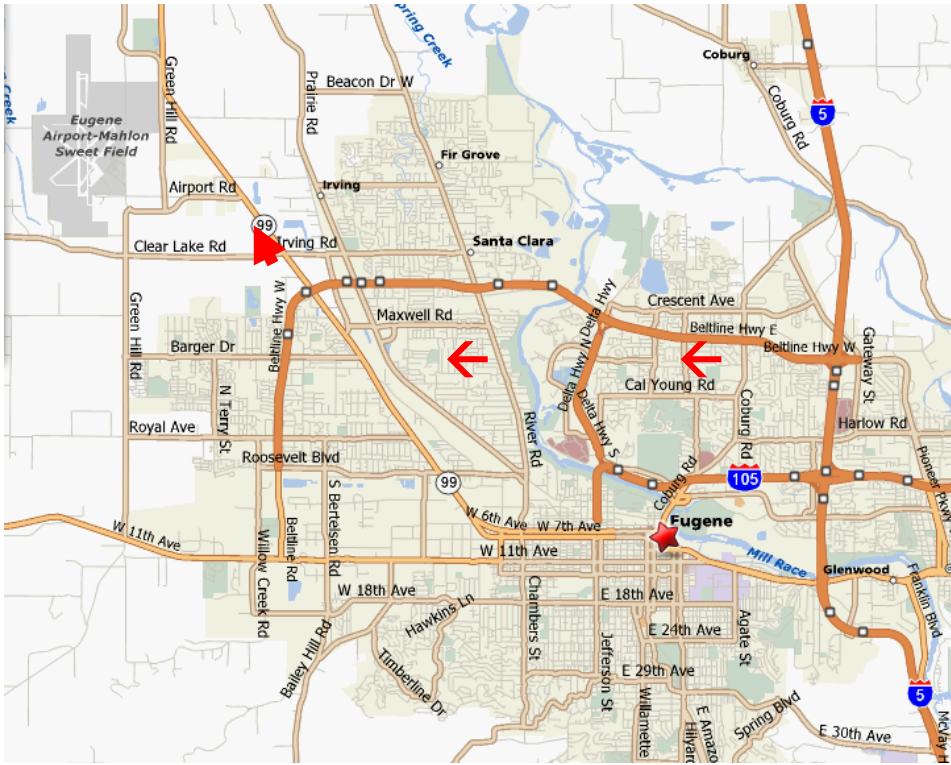

Bring a plane and fly – OR – Bring a chair and watch!

Informal Swap Meet - Bring stuff you want to sell.

Contact: Brad Werneth - 541-285-5935 or Mike Winklepleck - 541-729-5894 for information.

Club Web Page: EugeneRC.com

Academy of Model Aeronautics membership required

Eugene RC Aeronauts Flying Field Map

From I5
 Take
 Exit # 195
 (Belt Line)
 West to
 Exit # 6
 (Hwy 99)
 Turn North
 Onto Hwy 99

From Hwy 99
 turn **west** on
 Meadowview
 then **right**
 on Alvadore Rd,
 at the curve
 leave road
 to driveway.
 Halfway to
 house
 turn **left**

GPS Lat 44°10'44.90"N Lon 123°15'53.87"W