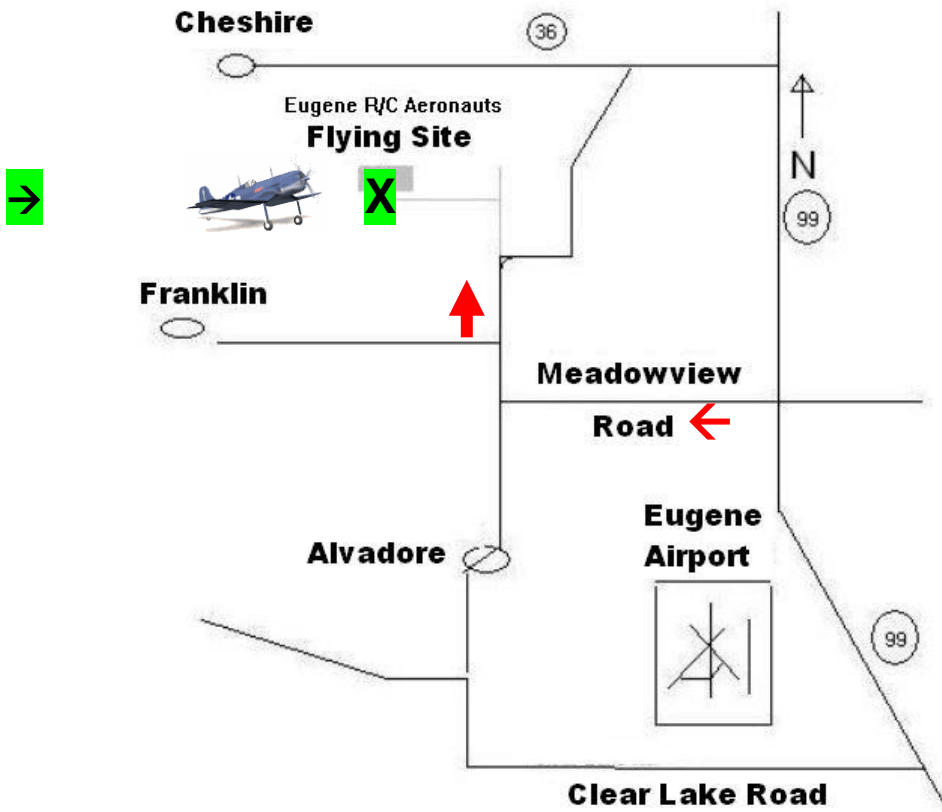

Bring a plane and fly – OR – Bring a chair and watch!

Informal Swap Meet - Bring stuff you want to sell.

Contact: Brad Werneth - 541-285-5935 or Mike Winklepleck - 541-729-5894 for information.

Club Web Page: EugeneRC.com

Academy of Model Aeronautics membership required

Eugene RC Aeronauts Flying Field Map

From I5
 Take
 Exit # 195
 (Belt Line)
 West to
 Exit # 6
 (Hwy 99)
 Turn North
 Onto Hwy 99

From Hwy 99
 turn **west** on
 Meadowview
 then **right**
 on Alvadore Rd,
 at the curve
 leave road
 to driveway.
 Halfway to
 house
 turn **left**

GPS Lat 44°10'44.90"N Lon 123°15'53.87"W