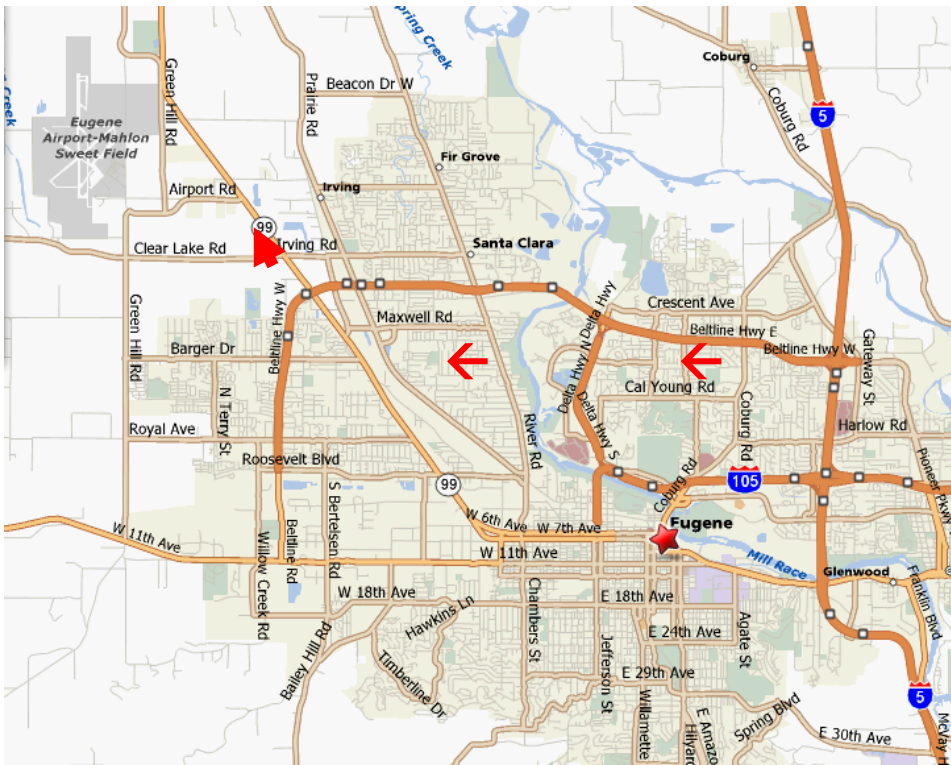

Bring a plane and fly – OR – Bring a chair and watch!

Informal Swap Meet - Bring stuff you want to sell.

Contact: Mike Farr 541-689-4564 541-579-0260 far-owt@comcast.net for information.

Club Web Page: EugeneRC.com

Academy of Model Aeronautics membership required

Eugene RC Aeronauts Flying Field Map

From I5
 Take
 Exit # **195**
 (Belt Line)
 West to
 Exit # **6**
 (Hwy 99)
 Turn North
 Onto Hwy 99

From Hwy 99
 turn **west** on
 Meadowview
 then **right**
 on Alvadore Rd,
 at the curve
 leave road
 to driveway.
 Halfway to
 house
 turn **left**

GPS Lat 44°10'44.90"N Lon 123°15'53.87"W