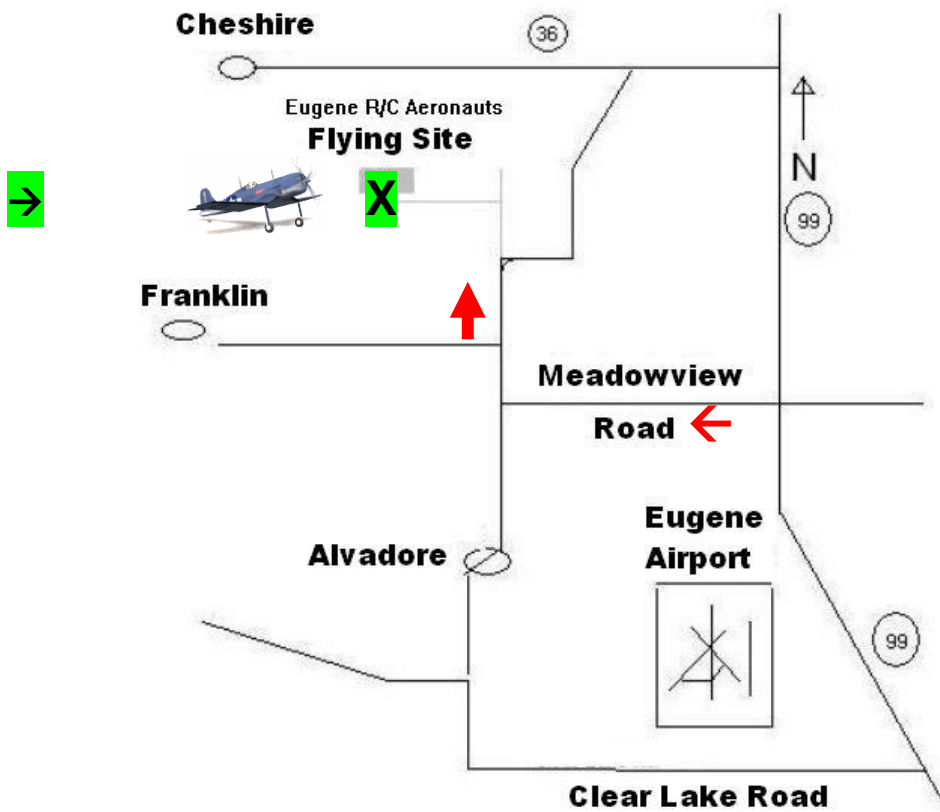

Bring a plane and fly – OR – Bring a chair and watch!

Informal Swap Meet - Bring stuff you want to sell.

Contact: Mike Farr 541-689-4564 541-579-0260 far-owt@comcast.net for information.

Club Web Page: EugeneRC.com

Academy of Model Aeronautics membership required

Eugene RC Aeronauts Flying Field Map

From I5
 Take
 Exit # **195**
 (Belt Line)
 West to
 Exit # **6**
 (Hwy 99)
 Turn North
 Onto Hwy 99

From Hwy 99
 turn **west** on
 Meadowview
 then **right**
 on Alvadore Rd,
 at the curve
 leave road
 to driveway.
 Halfway to
 house
 turn **left**

GPS Lat 44°10'44.90"N Lon 123°15'53.87"W